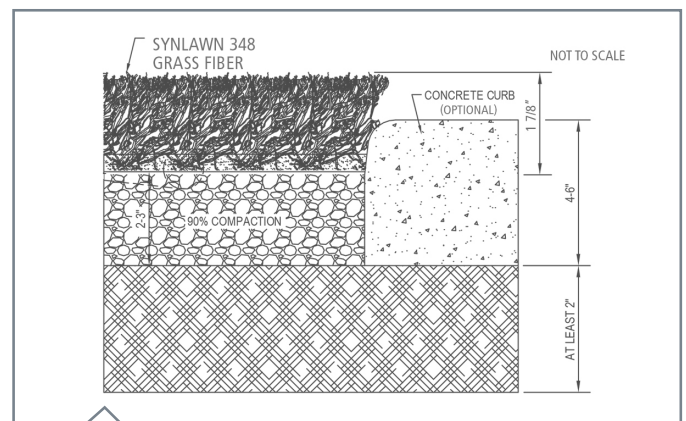

DETAILS

Product SKU:	SC348
Grass Zone Yarn/Color:	Polyethylene/Field/Clover
Grass Zone Denier:	12000/6
Thatch Zone Yarn/Color:	Light Beige
Thatch Zone Denier:	5040/12
Grass Zone Yarn Shape:	S Cross Section
Finished Pile Height:	1 7/8"
Finished Pile Weight:	80 oz.
Backing:	13/18 PP 2-part/20oz EnviroLoc™
Tuft Gauge:	1/2"
Total Weight:	106 oz.
Tuff Bind:	>8 lbs.
Fall Rating:	10 feet
Permeability:	>45 inches per /SY
Features:	Deluster, UV Stabilizers, Enviroloc™, HeatBlock™
Test Data:	ASTM E648, ASTM F1292, ASTM F1951

'locks-in' turf fibers for lasting beauty and longer lifespan.

CAD drawings available at CADdetails.com

FOOT TRAFFIC

SOFTNESS

For ordering and questions, contact SYNLawn at 866-796-5296 or visit SYNLawn.com