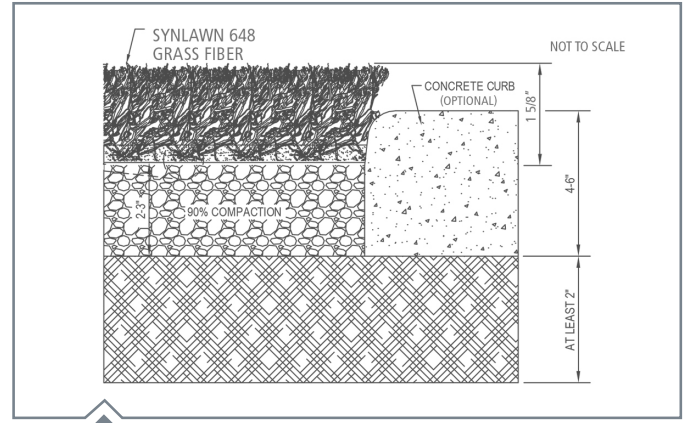

DETAILS

Product SKU:	SC648
Grass Zone Yarn/Color:	Polyethylene/Field/Clover
Grass Zone Denier:	12000/6
Thatch Zone Yarn/Color:	Light Beige
Thatch Zone Denier:	5040/12
Grass Zone Yarn Shape:	S Cross Section
Finished Pile Height:	1 5/8"
Finished Pile Weight:	65 oz.
Backing:	13/18 PP 2-part/20oz EnviroLoc™
Tuft Gauge:	1/2"
Total Weight:	91 oz.
Tuff Bind:	>8 lbs.
Fall Rating:	10 feet
Permeability:	>45 inches per /SY
Features:	Deluster, UV Stabilizers, Enviroloc™, HeatBlock™
Test Data:	ASTM E648, ASTM F1292, ASTM F1951

*Will pass IPEMA certification

APPLICATIONS

LANDSCAPE

20% Cooler
with patented HeatBlock™ Technology

ROLL WIDTH: 15'

15 YEAR WARRANTY

EnviroLoc™ Backing
'locks-in' turf fibers for lasting beauty and longer lifespan.